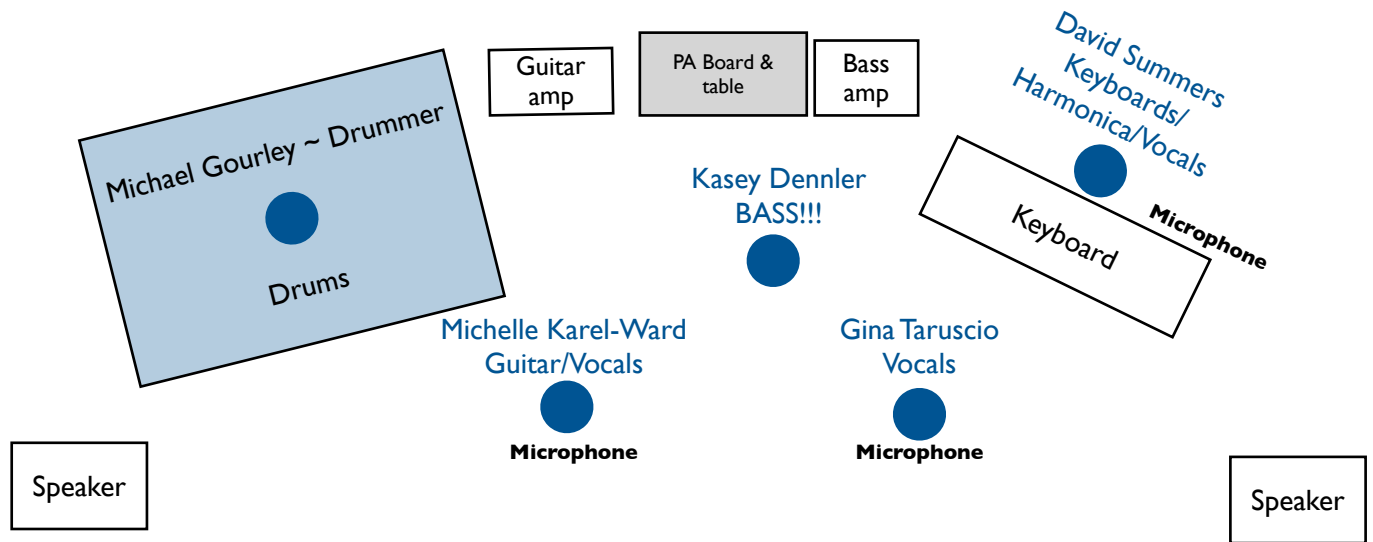

# Stage Plot/Tech Rider

**Stage Plot** –small venue

**Minimum space needs: 16'w x 12'd**

## Instrument Out

XLR from Bass Amp

\*\*Instrument Mics optional in small venues – Check with Michelle Karel-Ward or David Summers

## Vocal Microphones

3 on front line

## AC

2 amplifiers in the back line 1 pedal board (for harmonica) on front line